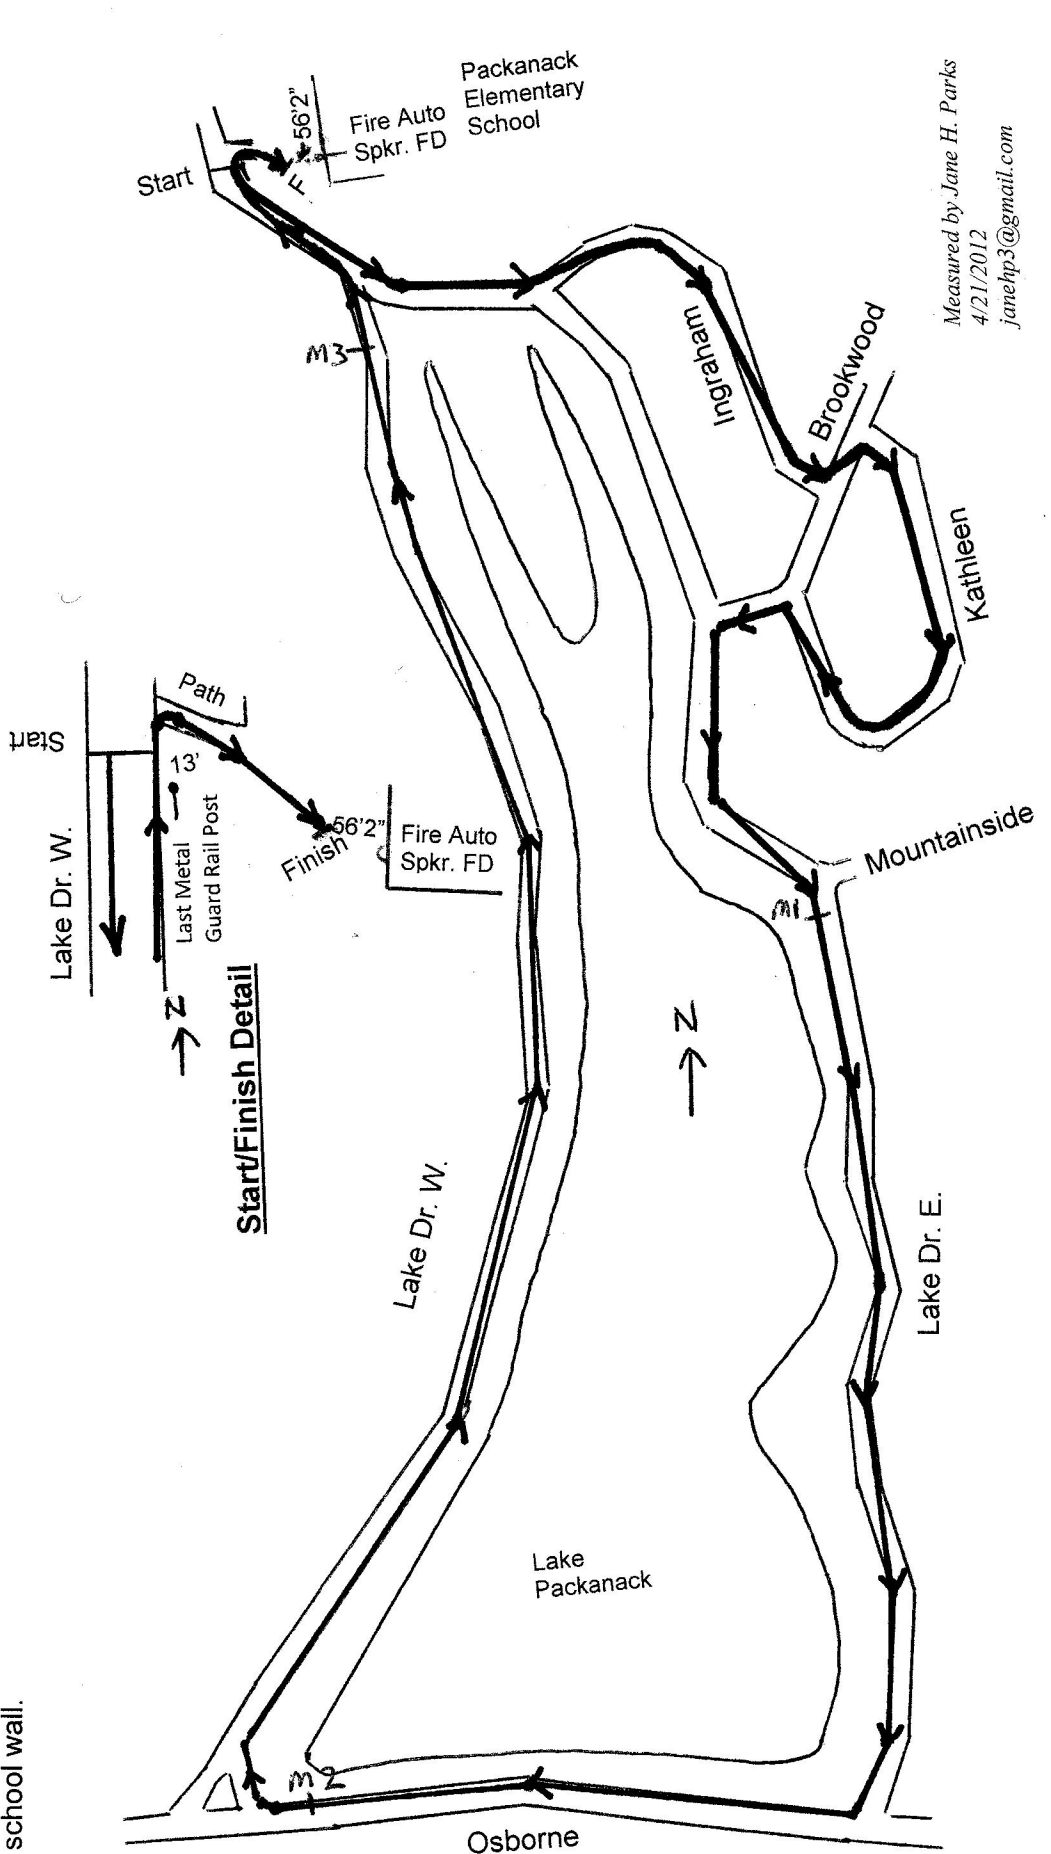

Born to Run Bruce Eckrote 5K
Wayne, NJ 07470

NJ12528JHP

Effective 4/30/2012 to 12/31/2022

ALL DIRECTIONS ARE GIVEN RELATIVE TO THE RUNNING DIRECTION.

Start: On Lake Dr. W 13 feet north of the last metal guard rail post on the left which is just south of the path to Packanack Elementary School.
Mile 1: On Lake Dr. E after Mountainside, 27 feet 10 inches before utility pole 62394W on the left.
Mile 2: On Osborne, 31 feet 3 inches after utility pole E67388W on the left.
Mile 3: On Lake Dr. West, 25 feet 7 inches before utility pole BT 64640W on the left and at the trailing edge of the driveway to #177 on left.
Finish: In Packanack Elementary School concrete lot, 56 feet 2 inches perpendicular from the red Fire Auto Spkr. Fire Dept connection on the school wall.

Measured by Jane H. Parks
4/21/2012
janehp3@gmail.com